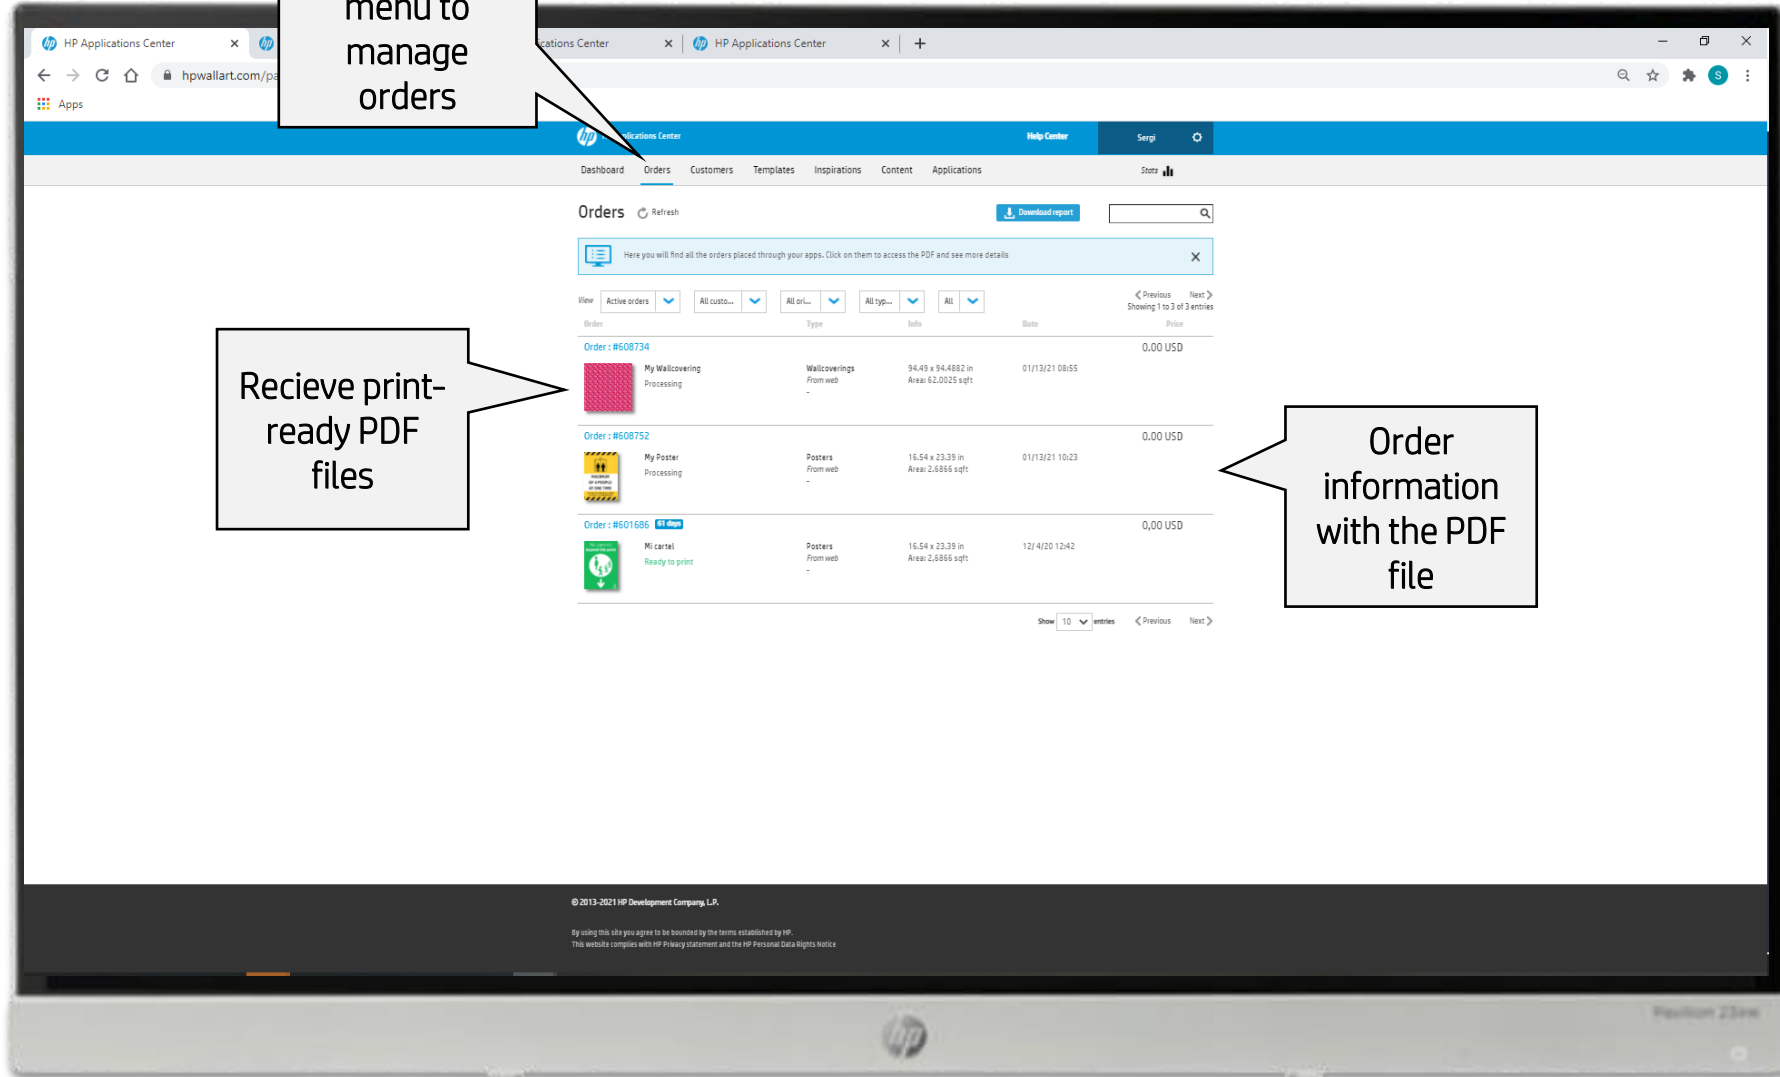

WHAT IT DOES

Save time and avoid print errors
Automatically generate orders & print-ready PDF files

Back-office menu to manage orders

Recieve print-ready PDF files

Order information with the PDF file

What is HP Applications Center

WHAT IT DOES

Grow your demand

Integrate the designer into your website through a simple external link to receive orders

Settings
Web integration

External link

External links allow you to add a link to your website that will open HP Applications Center applications in a new browser window that is external to your website. After an order is placed you can redirect HP Applications Center applications back to your website. See below for configuration options.